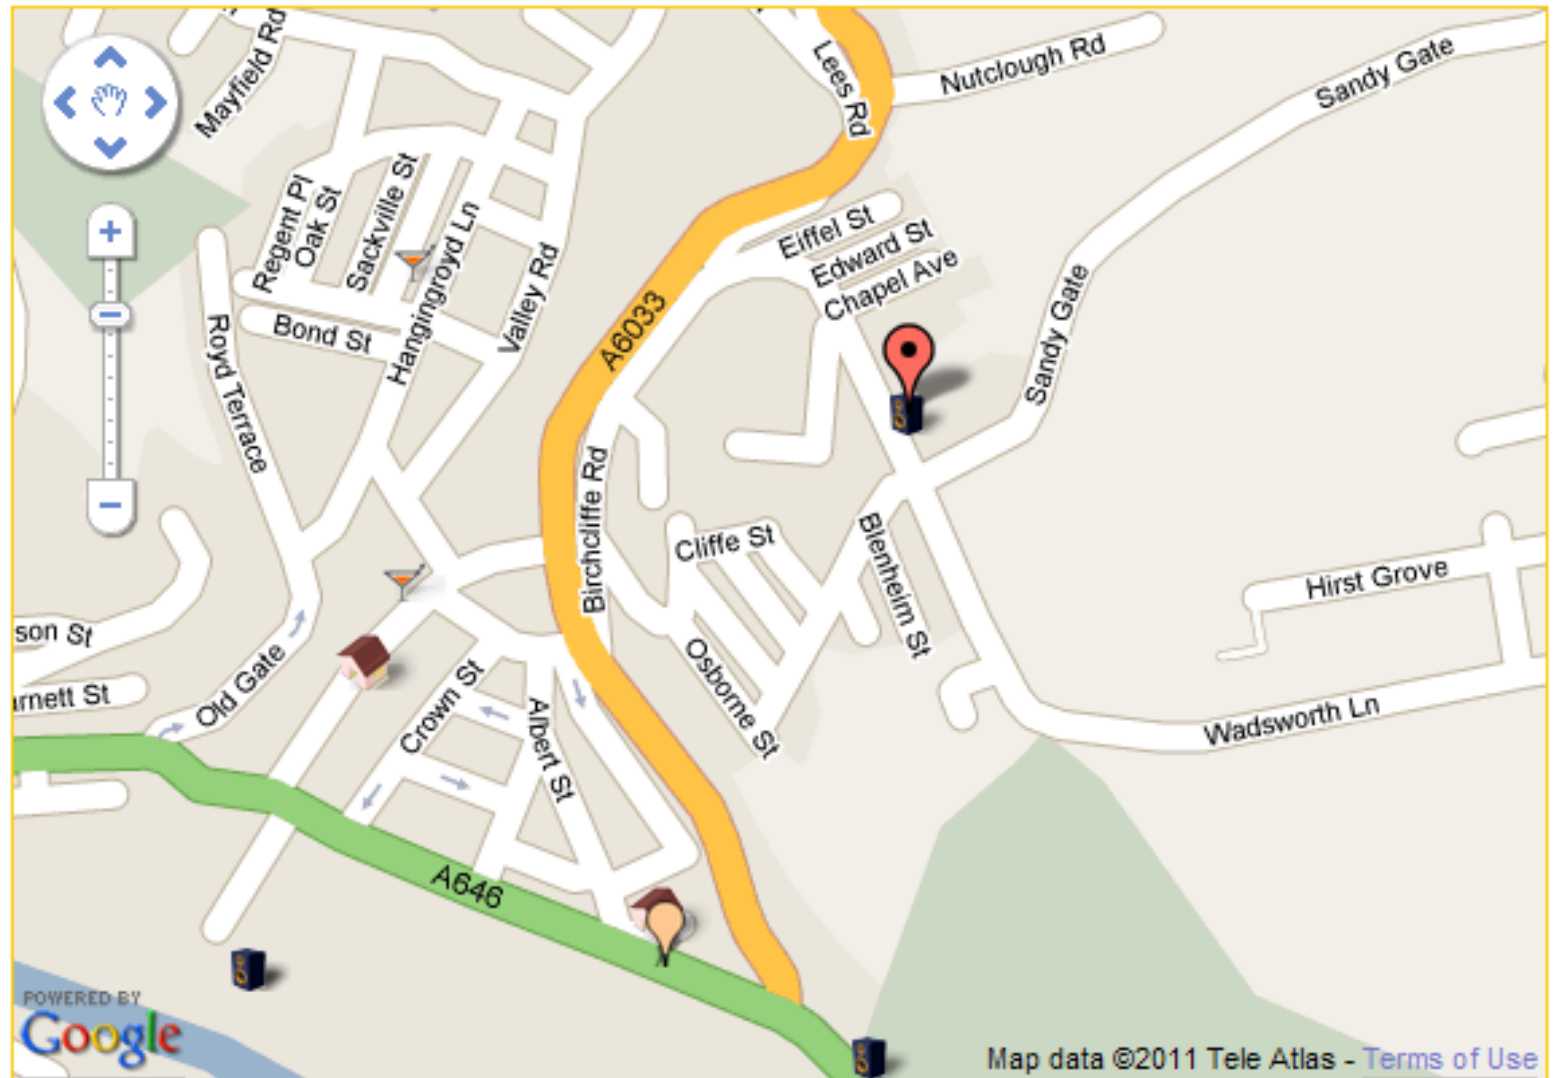

The Birchcliffe Centre

Birchcliffe Road
Hebden Bridge
HX7 8DG

T: 01422 844450

Sue Hamer

M: 07860 164422

Frank Woolrych

1. From Halifax and as you enter Hebden Bridge turn right onto the A6033 signposted Keighley.
2. After 300m turn right again onto Birchcliffe Road (steep hill)
3. After a sharp right-hand bend the **Birchcliffe Centre** is on the left within 100m
4. Turn left just after the **Birchcliffe Centre** (not shown on map) and into the car park.